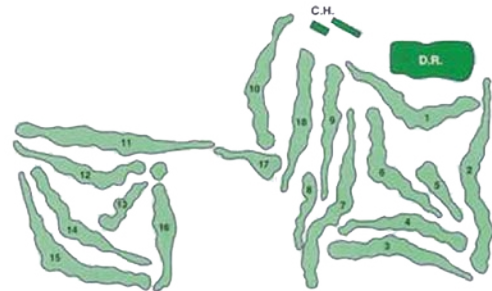

All of the rooms have a large private terrace that overlooks the green golf course, the view extending all the way to the blue ocean and its coast.

An 18-hole championship golf course built as a complement to Riva dei Tessali, Metaponto extends over a surface area of 6,284 meters, par 72, RS 130. Set in and around citrus and olive groves, with wide fairways, undulating greens and strategically interspersed bunker and water hazards, the course offers a striking contrast to the Riva dei Tessali layout. Boasting an excellent spacious driving range and short game facility as well as a beautifully renovated Club House (formally a farmhouse), Metaponto is the ideal course to play between rounds at Riva dei Tessali.

LABEL OF GAME

AND SAFEGUARD OF THE RUN

- To put again to place the sod
- To systematize the Pitch Marks
- To rake up the bunkers
- Not to delay the game
- Not to transit the carts on Avant-Green and Tee
- To avoid the hits of test on the Tee
- To avoid improper uses of the Sweater Cart

RULES OF PLAY

They apply the rules of the Royal and Ancient Golf Club St-Andrews and of the United States Golf Association adopted from the Federazione Italiana Golf.

BUCA	METRI			PAR	COLPI
	Bianco	Giallo	Rosso		
1	414	404	365	4	9
2	528	513	447	5	1
3	379	364	322	4	11
4	326	319	288	4	3
5	180	168	138	3	7
6	355	348	320	4	13
7	480	450	403	5	5
8	161	152	127	3	15
9	341	325	287	4	17
OUT	3164	3043	2697	36	